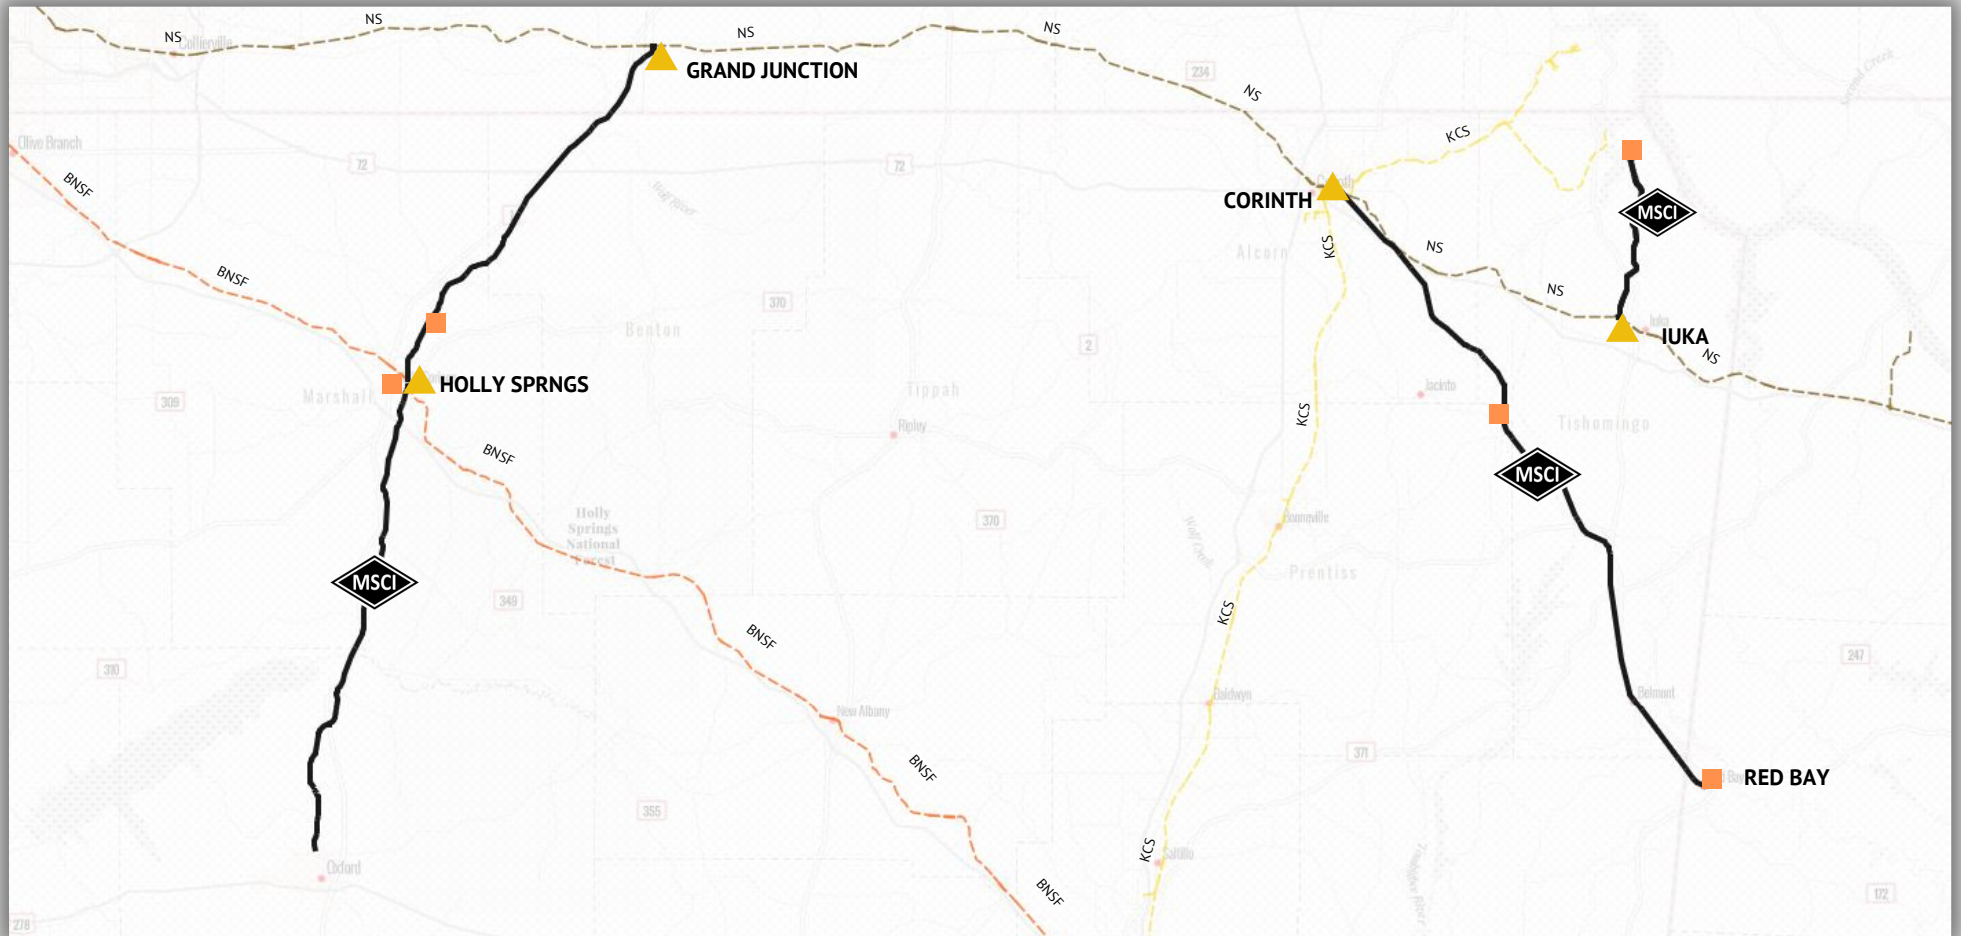

# MISSISSIPPI CENTRAL RAILROAD (MSCI)

## Transload Sites

- Holly Springs, MS
- Paden, MS
- Iuka, MS
- Red Bay, AL

## Interchanges

- BNSF - Holly Springs, MS
- KCS - Corinth, MS
- NS - Grand Junction, TN & Corinth, MS

## Miles Operated

116