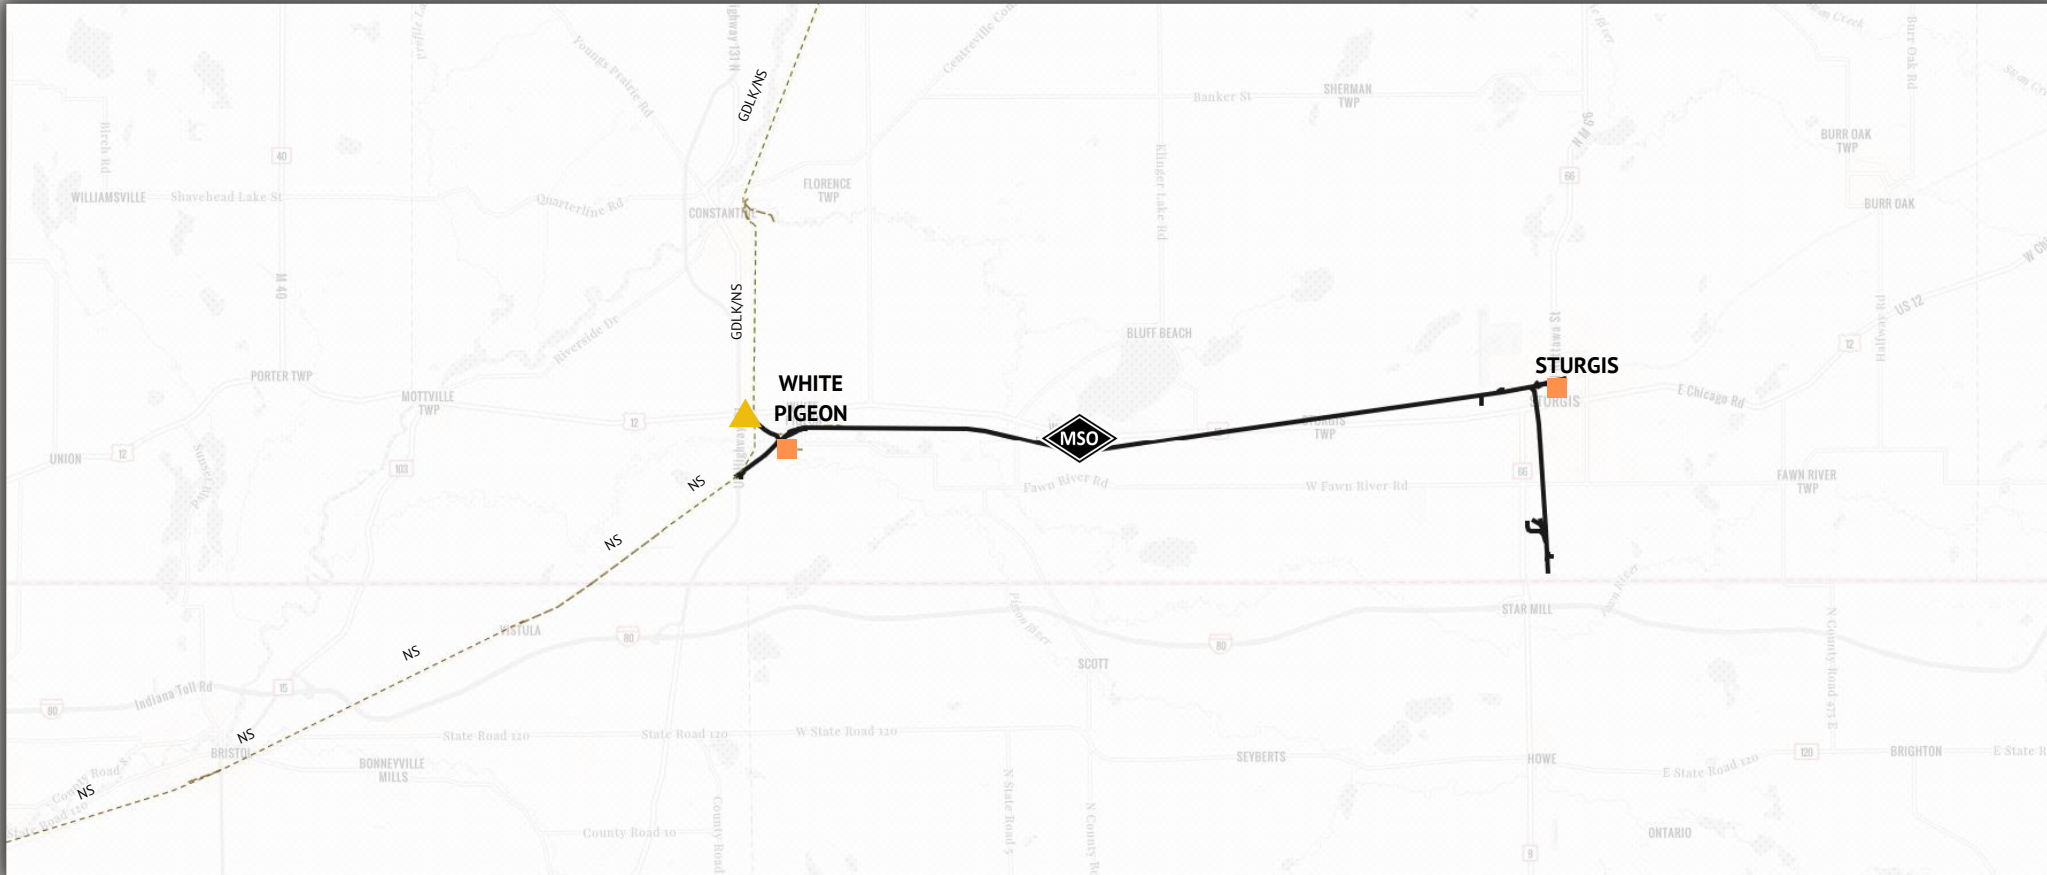

MICHIGAN SOUTHERN RAILROAD (MSO)

Transload Sites

White Pigeon, MI
Sturgis, MI

Interchanges

NS- White Pigeon, MI
CSXT- (via GDLK) White Pigeon, MI

Capacity

286,000 lbs.

Miles Operated